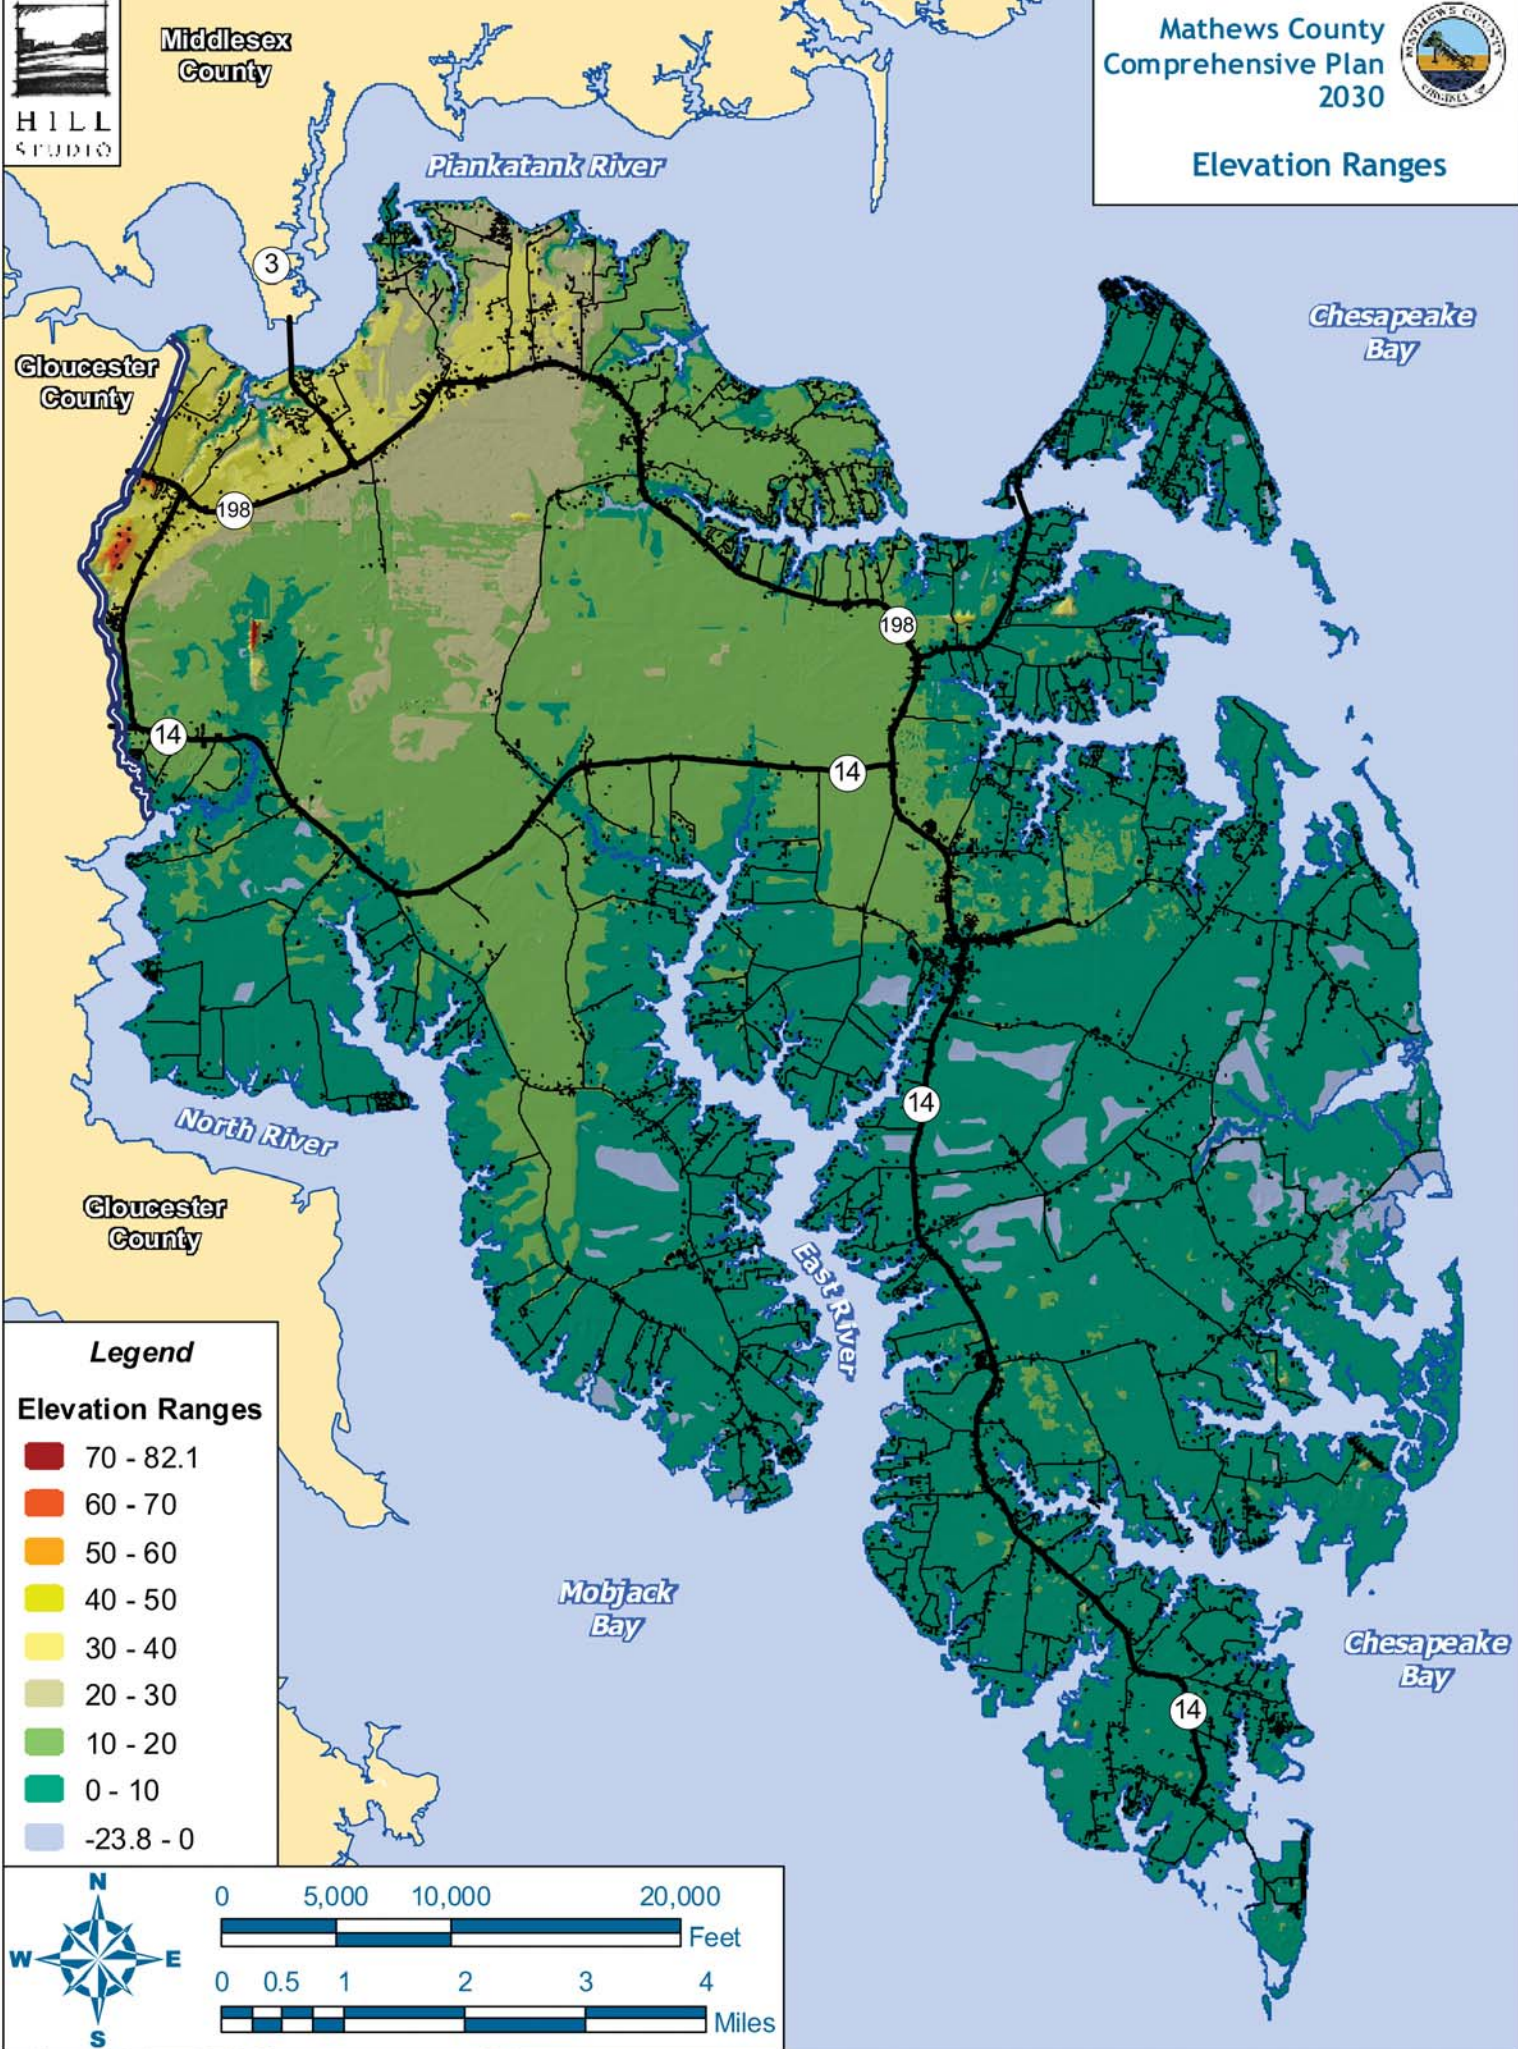

Middlesex County

**Legend**

**Elevation Ranges**

- 70 - 82.1
- 60 - 70
- 50 - 60
- 40 - 50
- 30 - 40
- 20 - 30
- 10 - 20
- 0 - 10
- 23.8 - 0

0 5,000 10,000 20,000 Feet

0 0.5 1 2 3 4 Miles